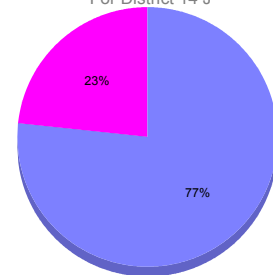

Membership Results 2011-2012

Goal, New, Dropped, Gain/Loss

Comparison of Membership Gain/Loss

Current Year Compared to the Previous Year

Gender Comparison 2010-2011

For District 14 J

Oct/Nov/Dec

■ Male ■ Female