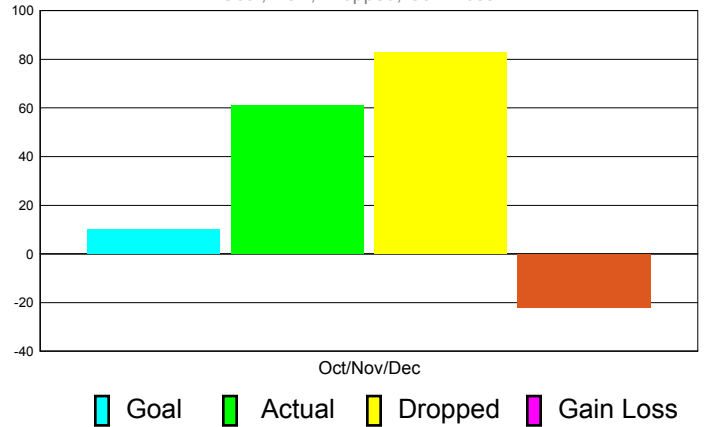

Membership Results 2011-2012

Goal, New, Dropped, Gain/Loss